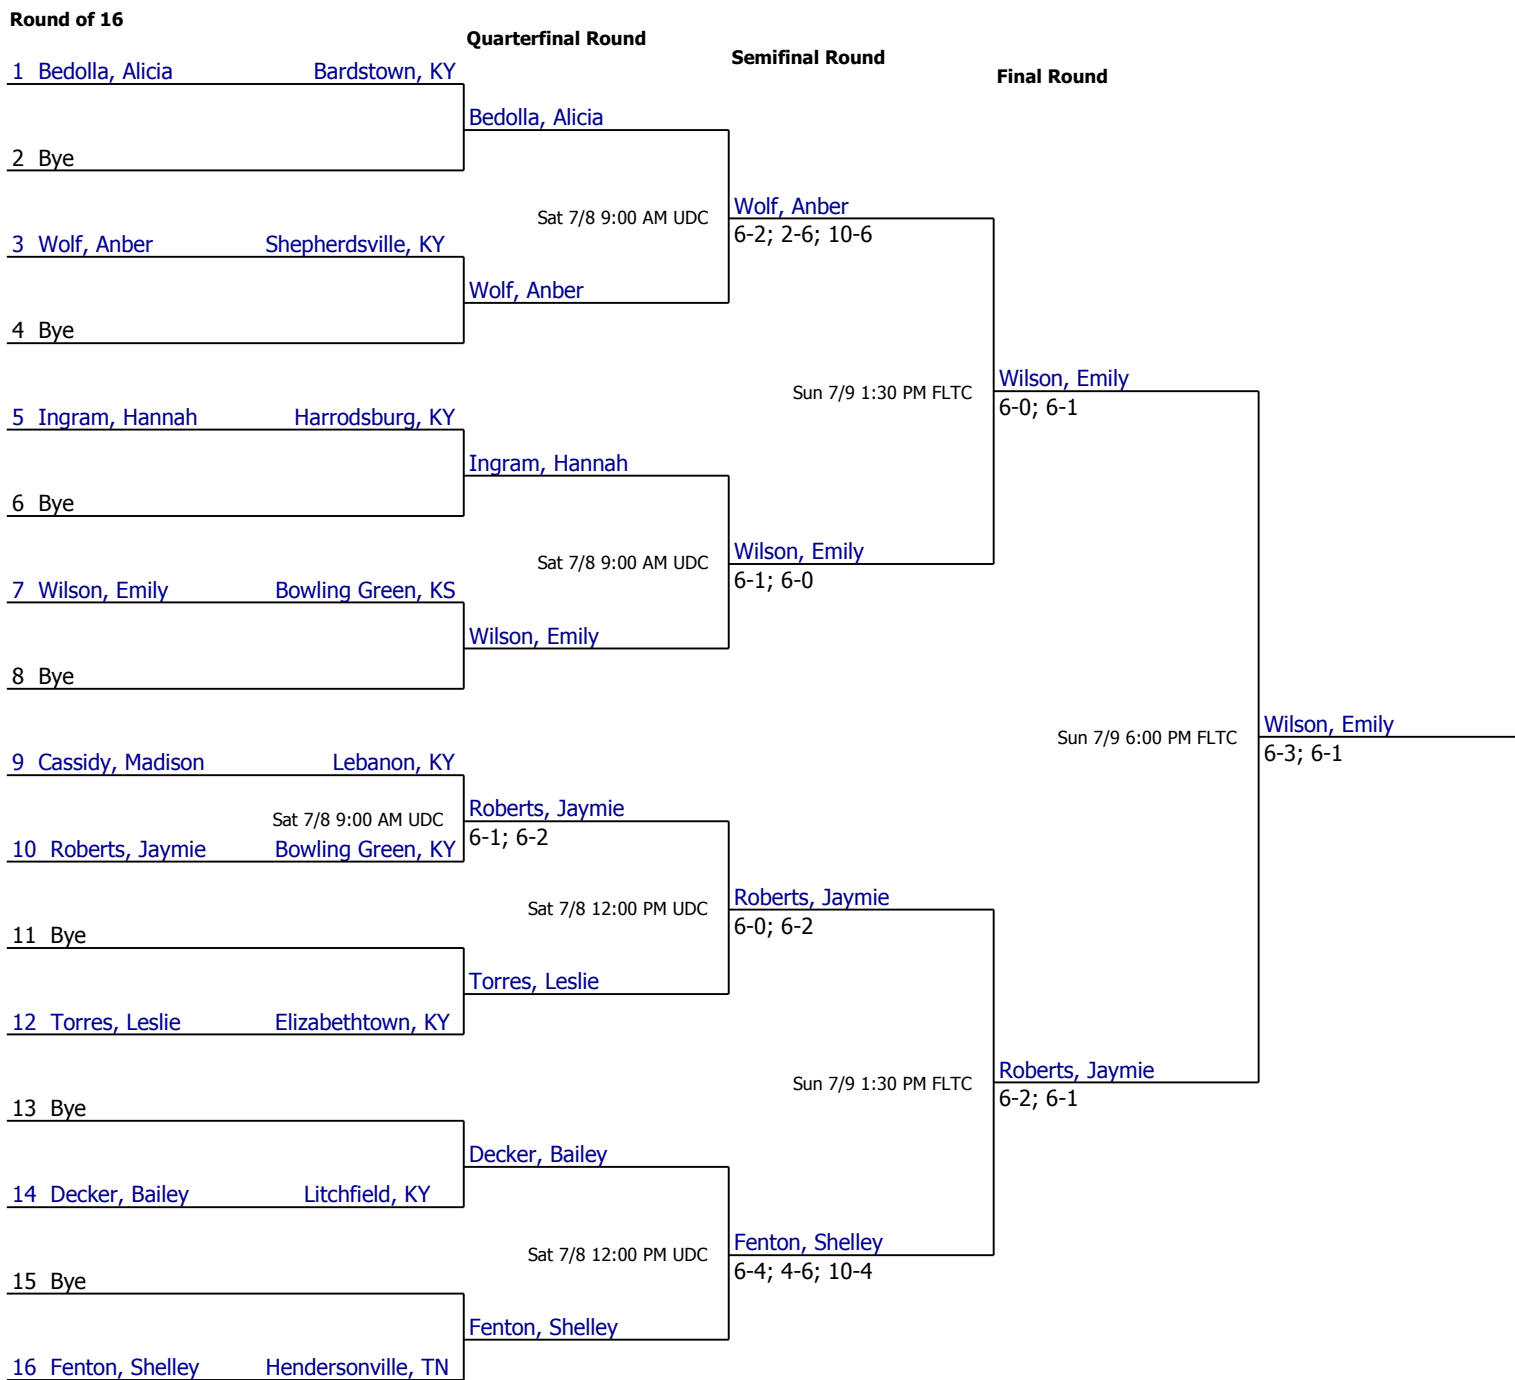

State Farm Etown Open 2017

Women's B Singles

Referee's Signature