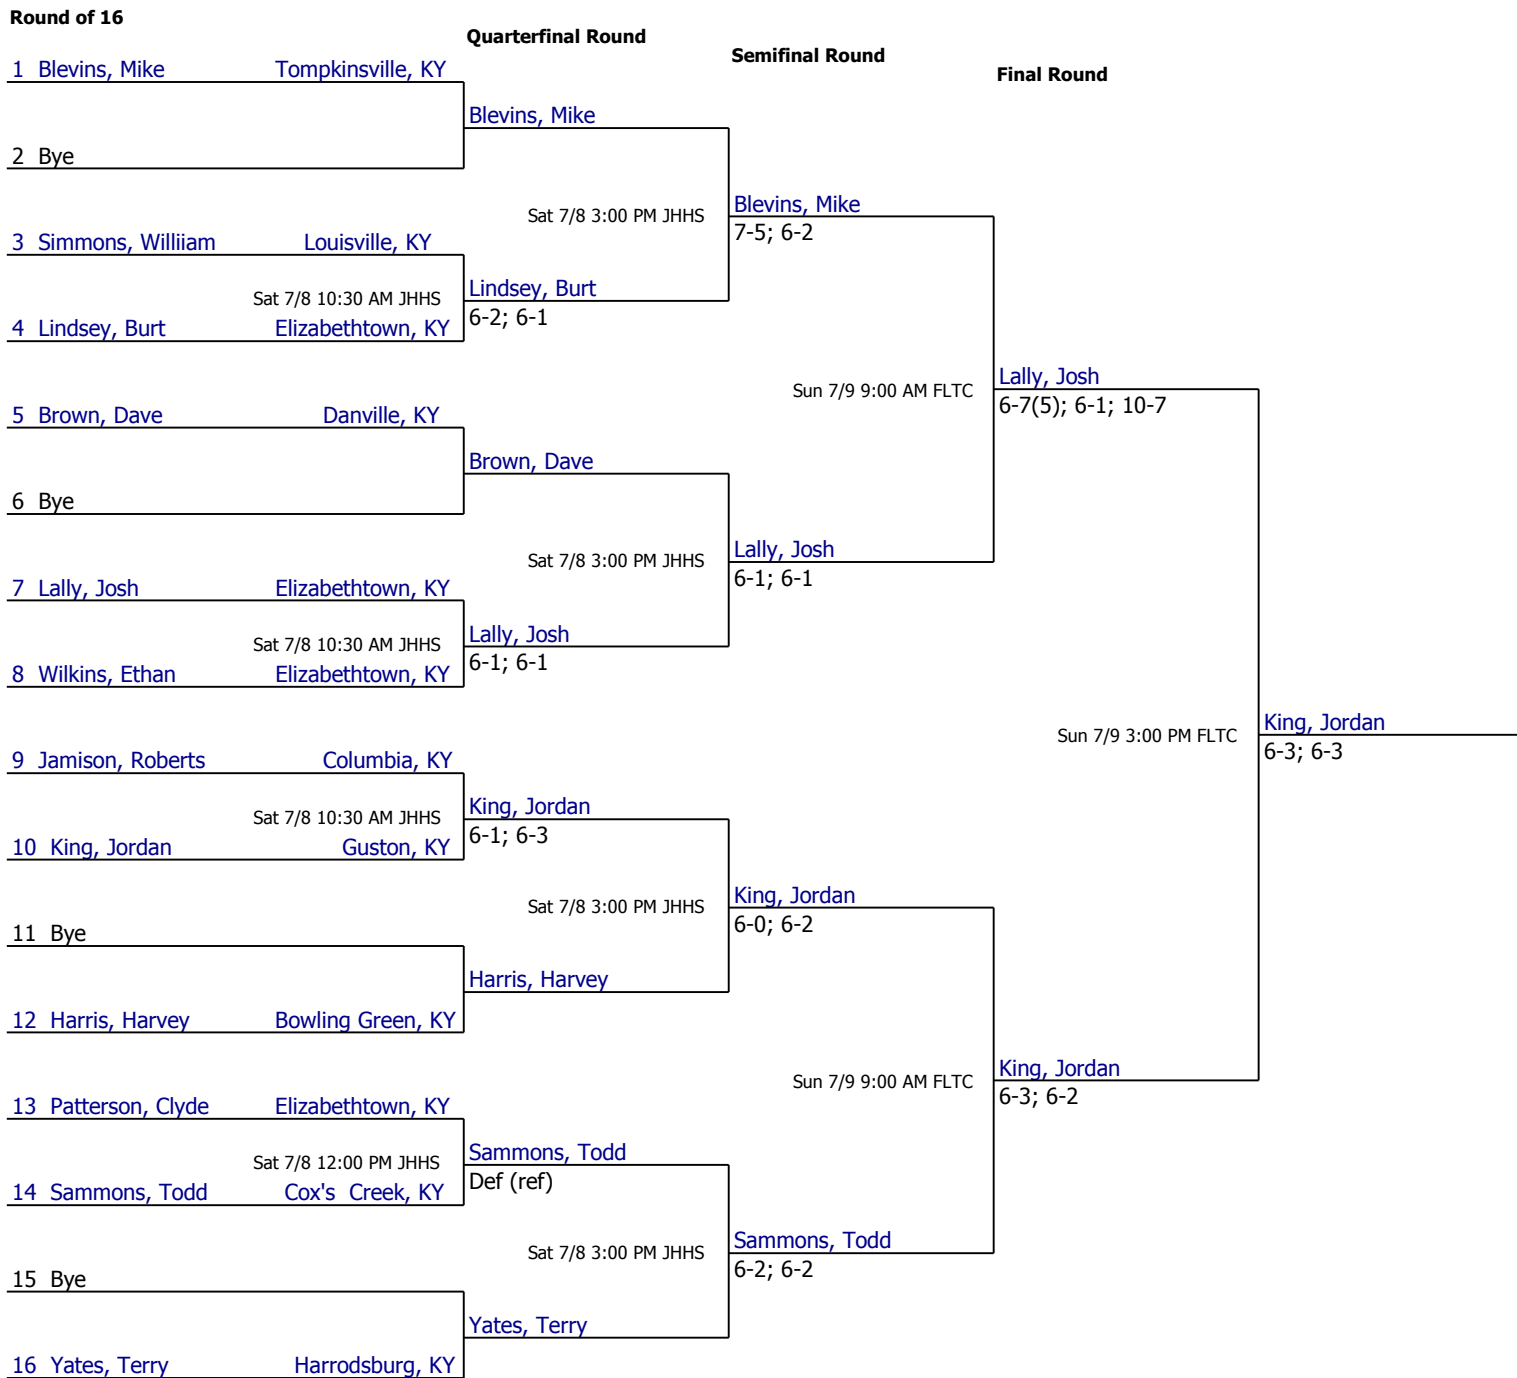

Referee's Signature

State Farm Etown Open 2017

Men's Open Singles

Referee's Signature

State Farm Etown Open 2017

Men's C Singles

Referee's Signature

State Farm Etown Open 2017