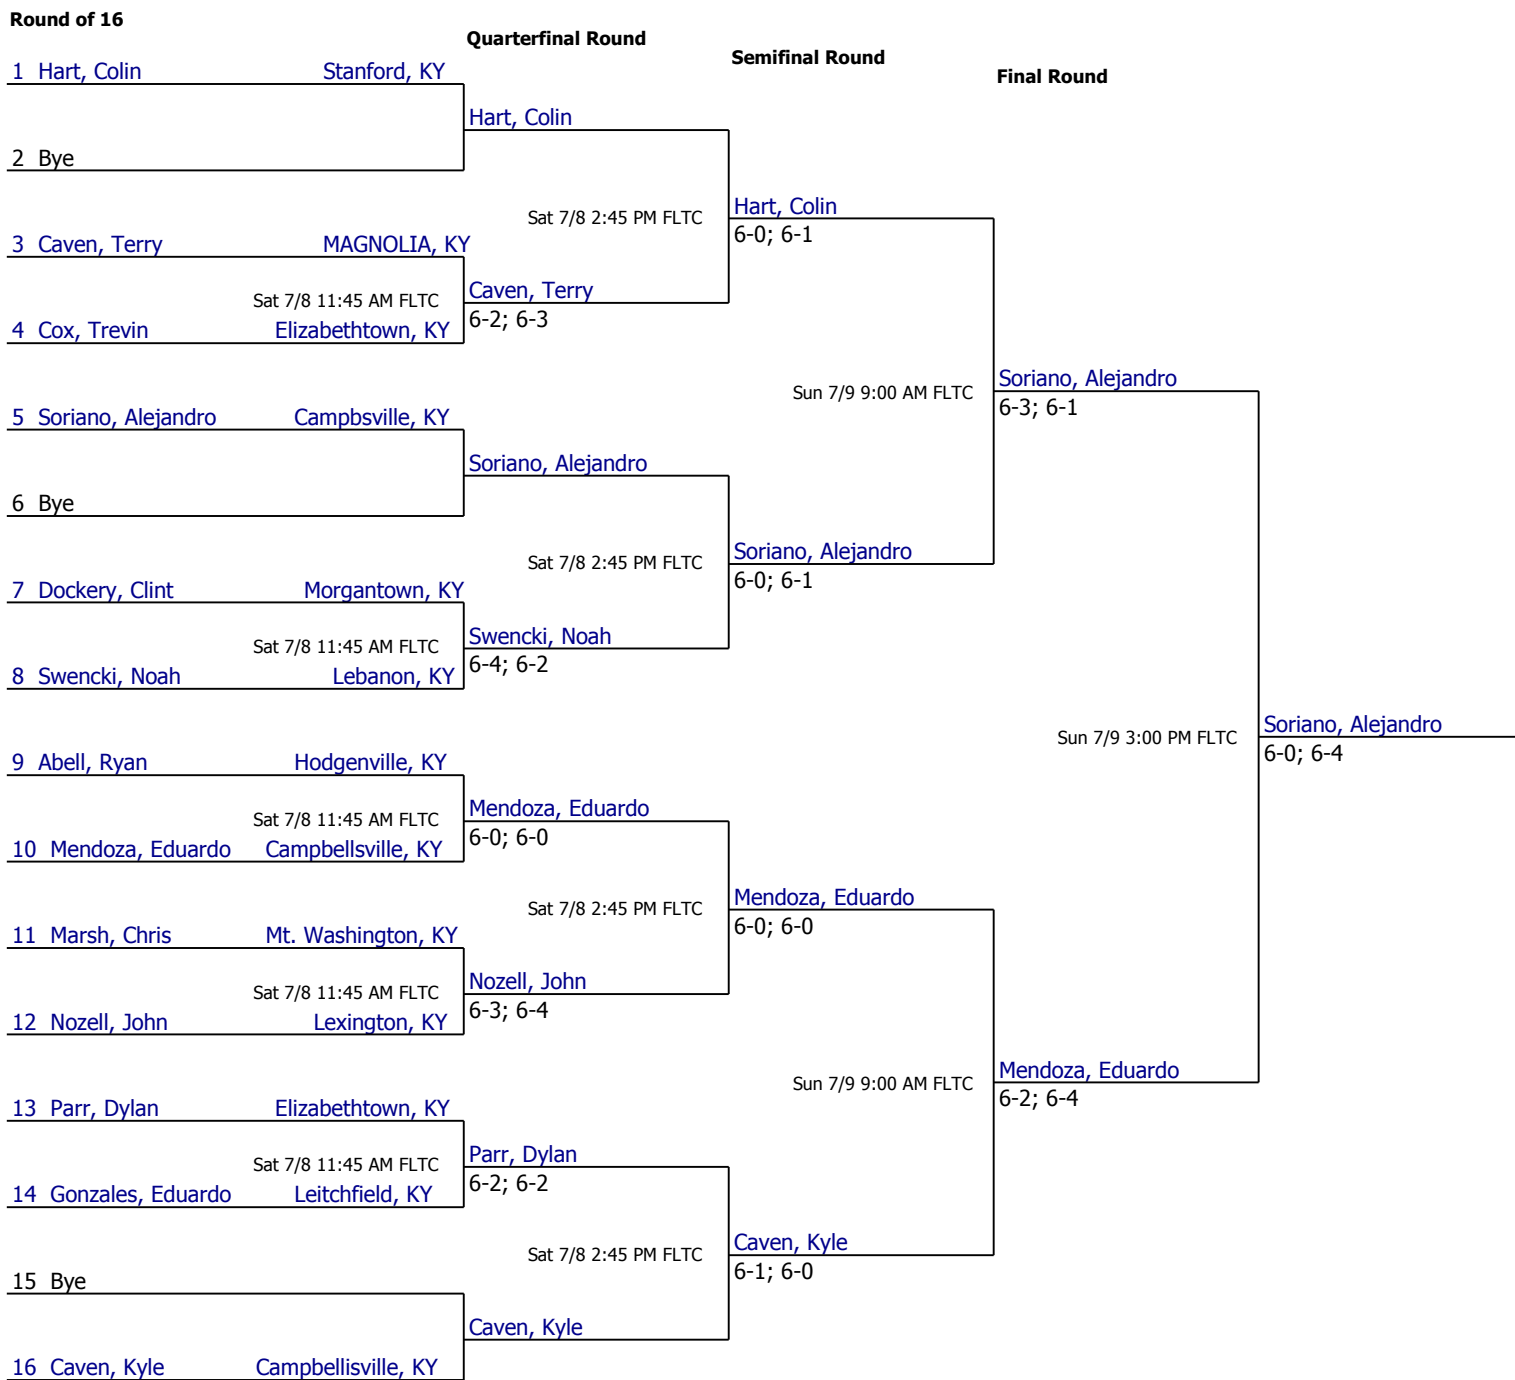

State Farm Etown Open 2017

Men's Open Singles

Referee's Signature