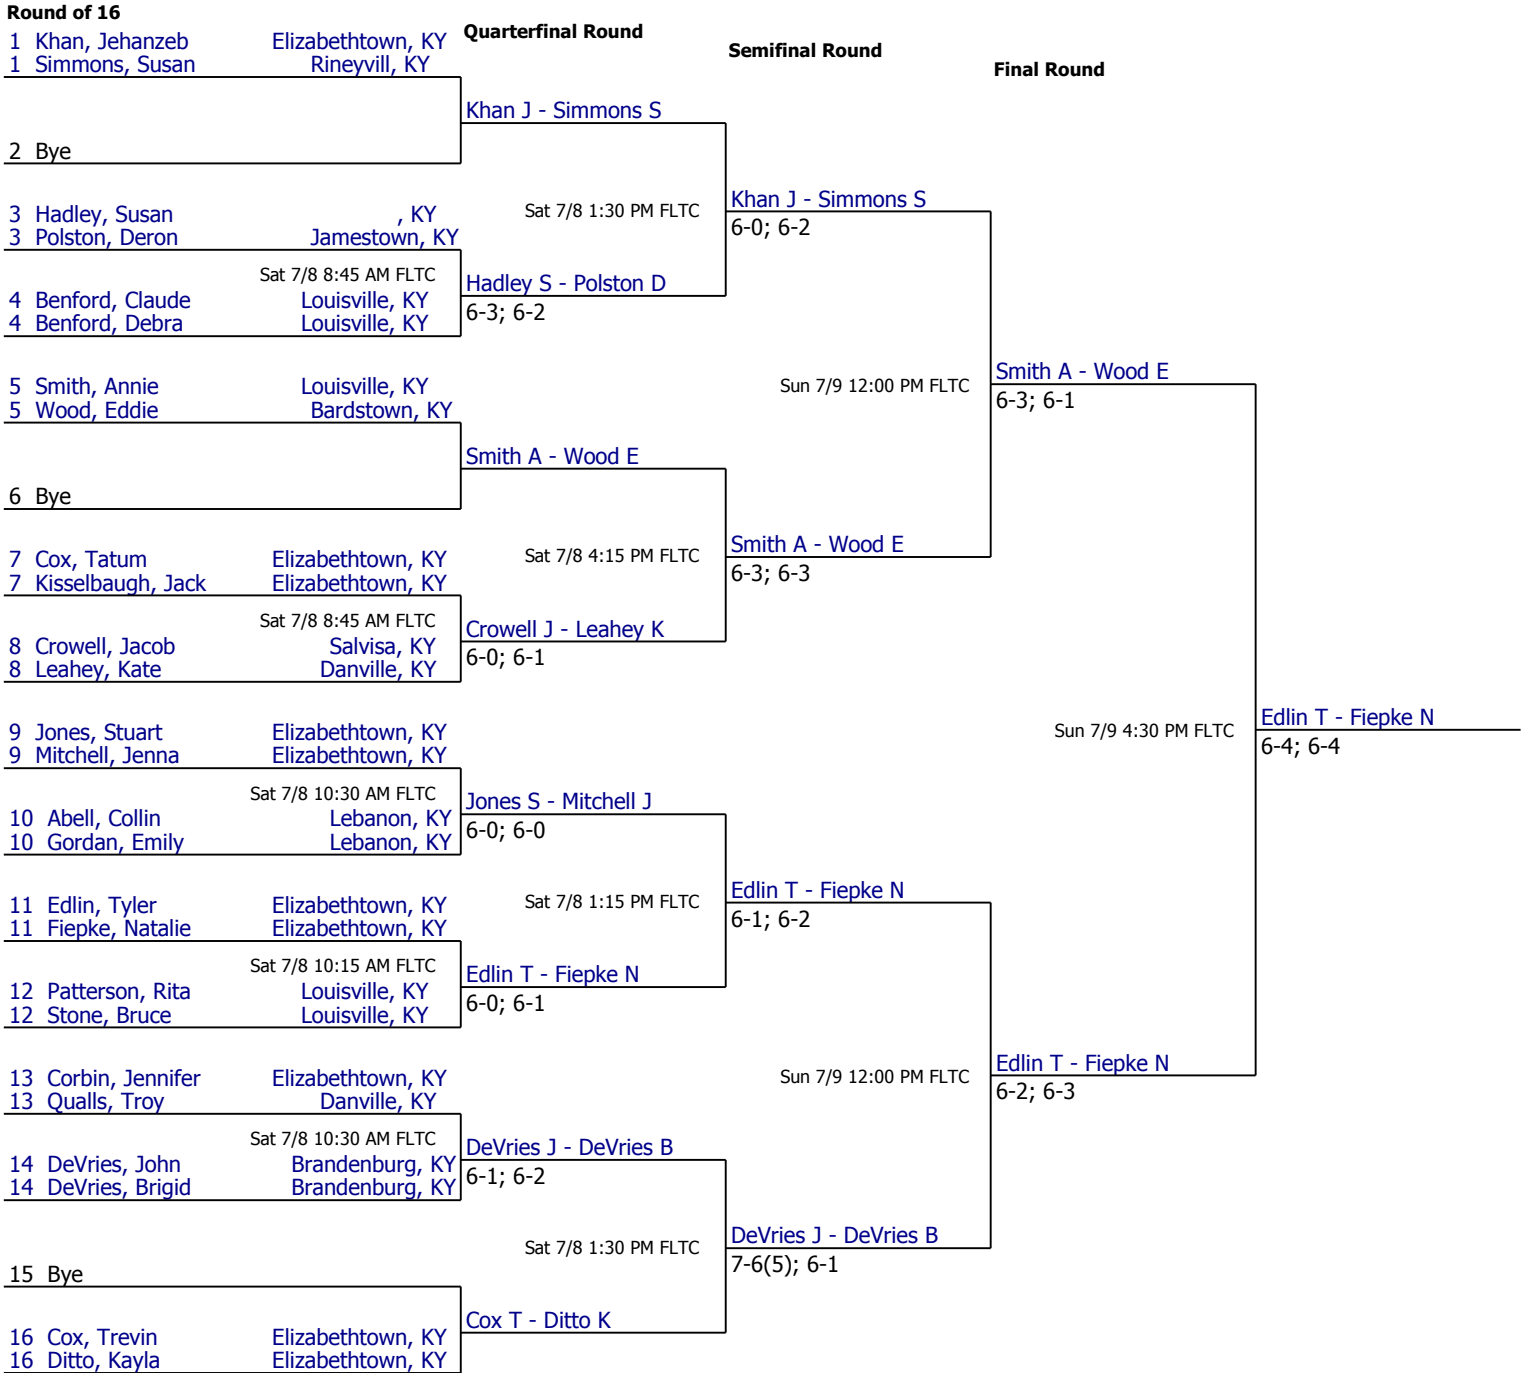

State Farm Etown Open 2017

Mixed Open Doubles

Referee's Signature