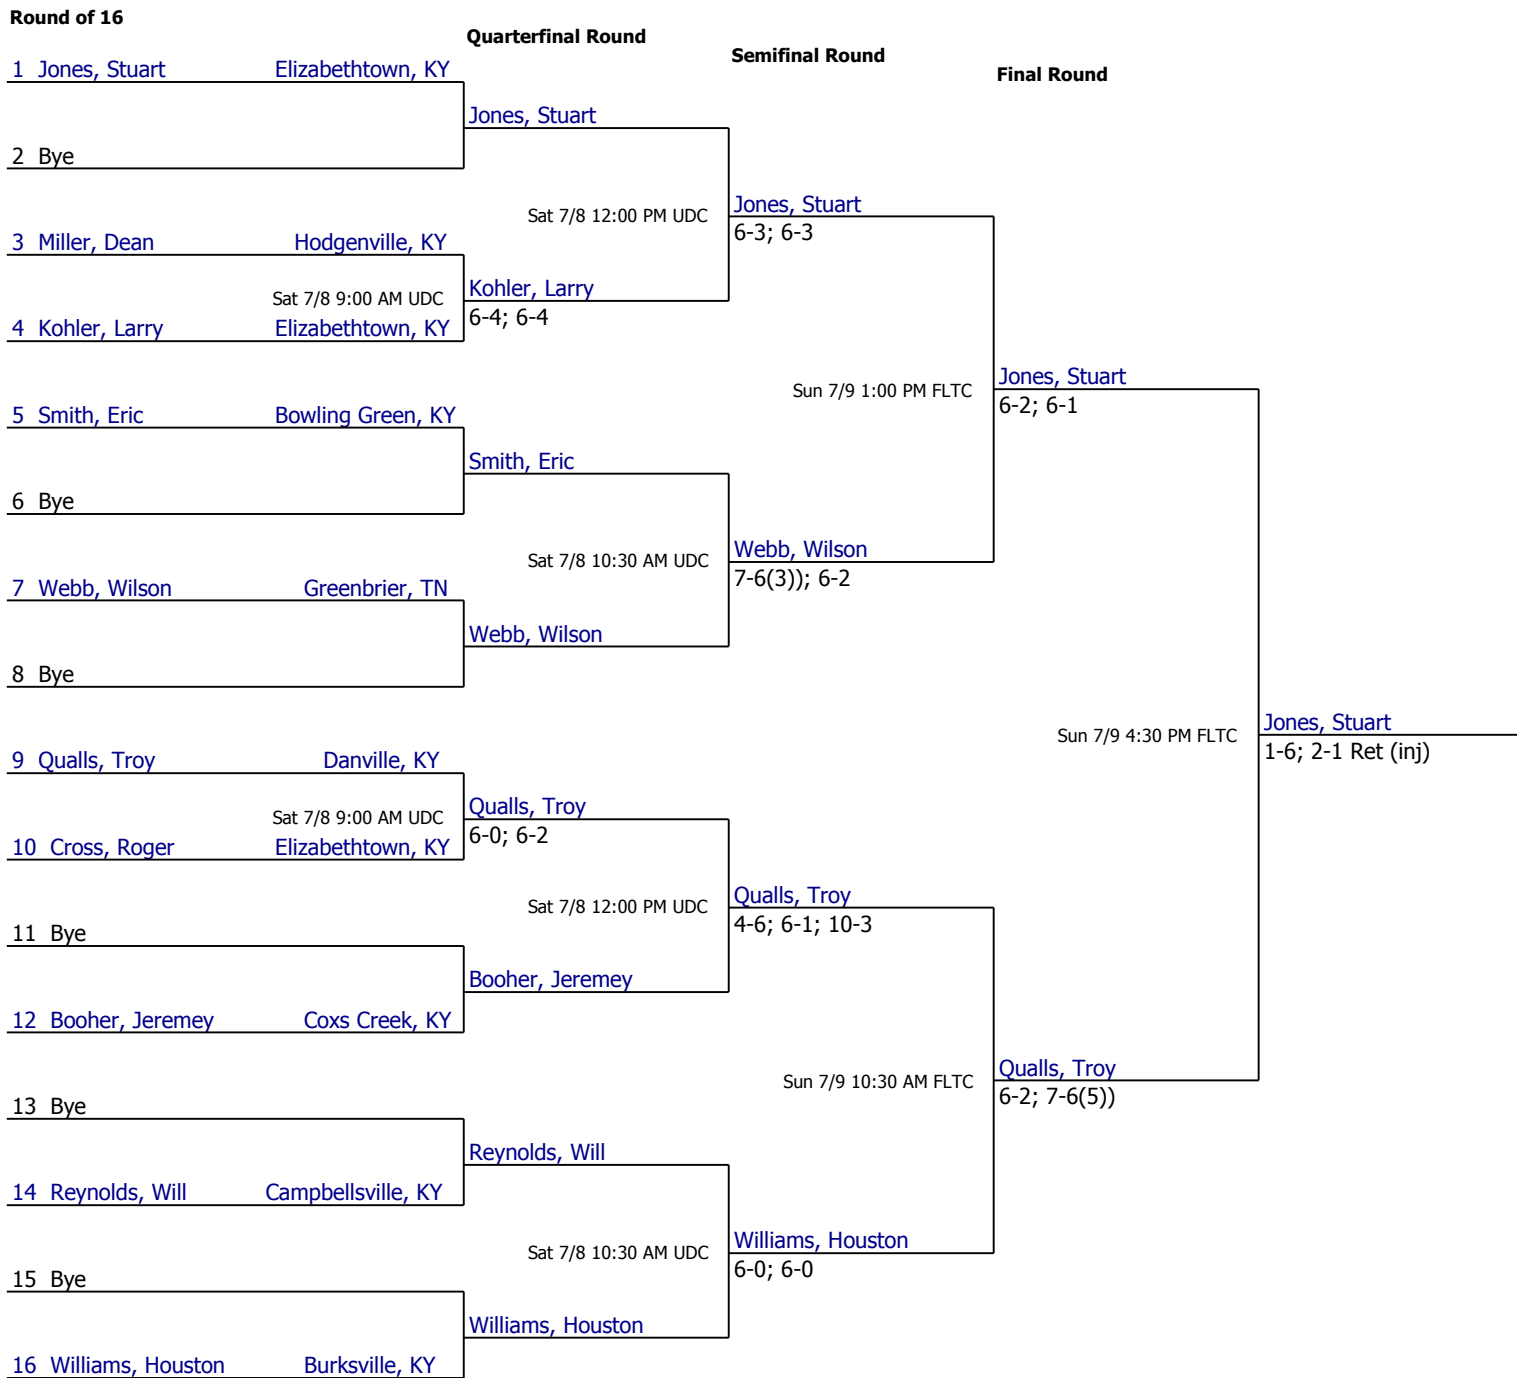

State Farm Etown Open 2017

Men's B Singles

Referee's Signature