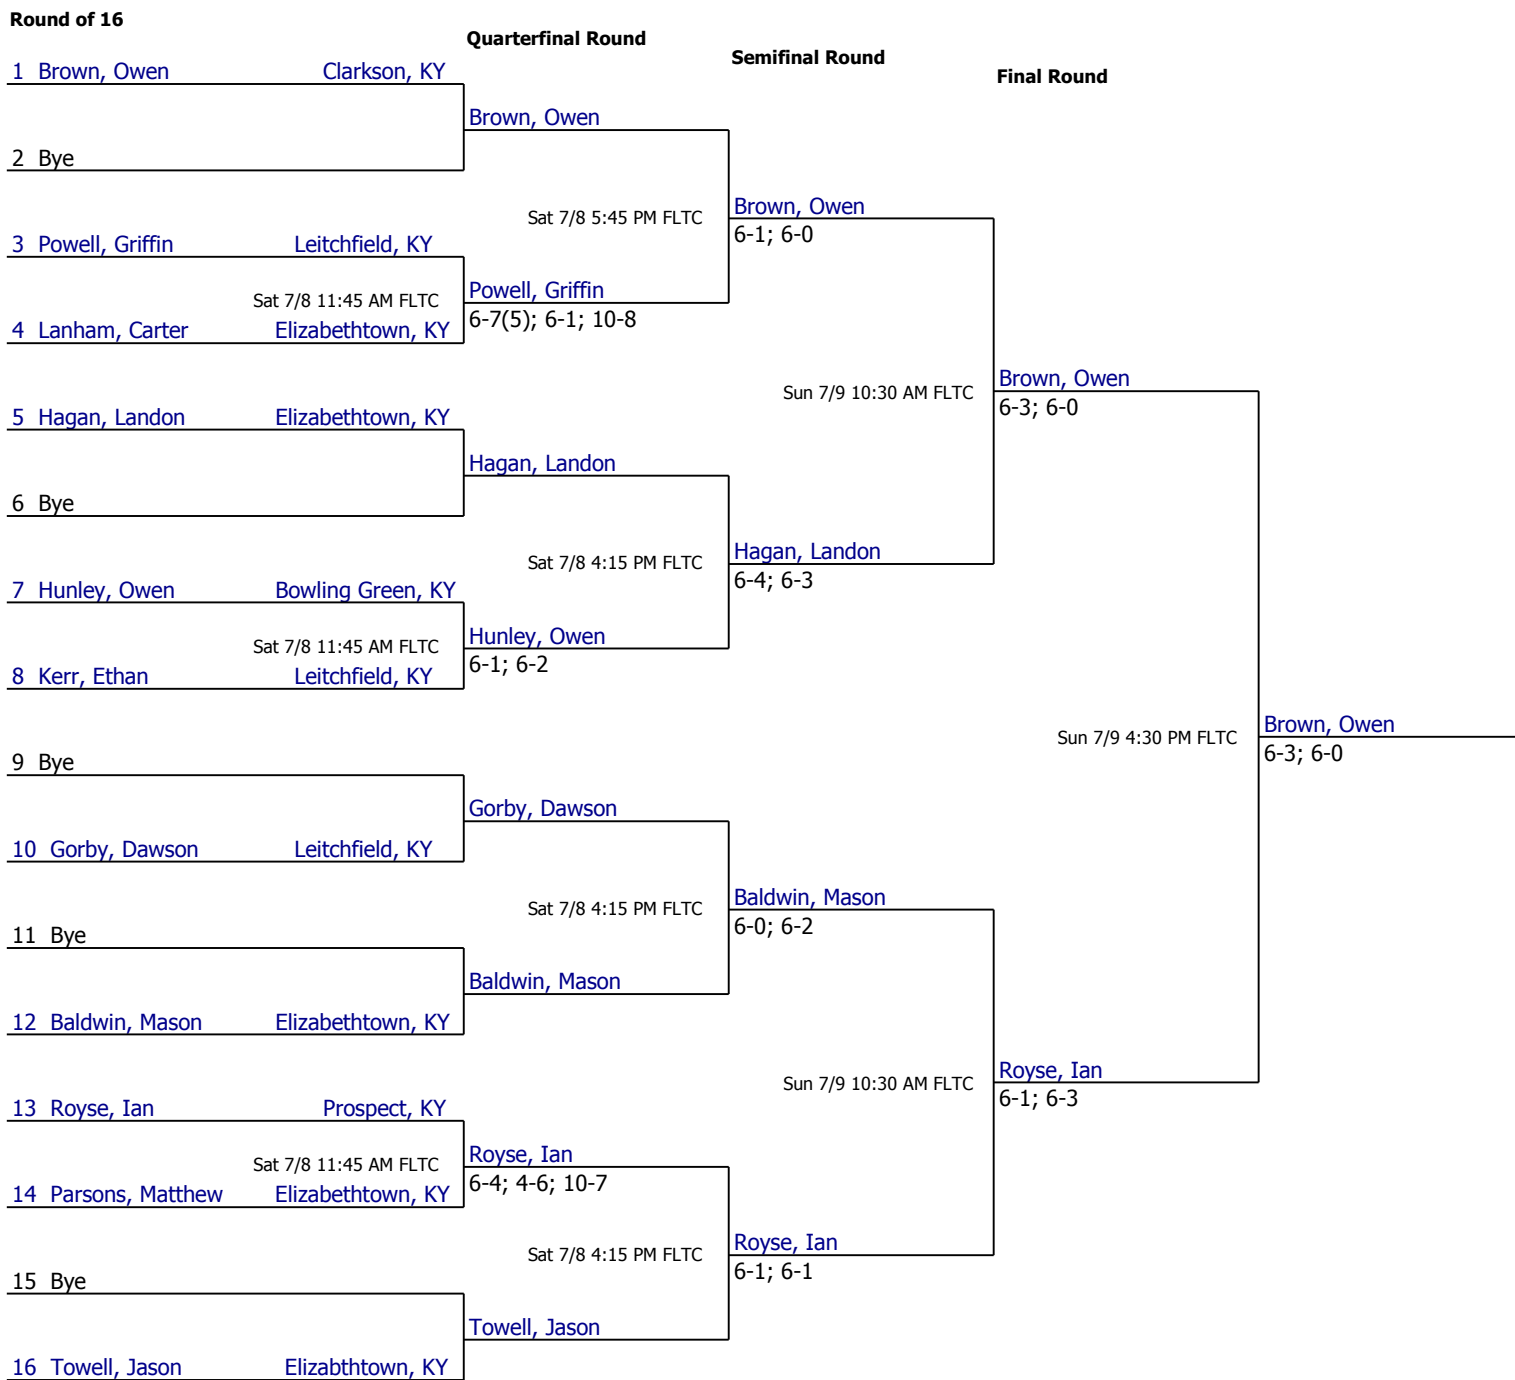

State Farm Etown Open 2017

Boys' 18 & Under Singles

Referee's Signature

State Farm Etown Open 2017

Boys' 15 & Under Singles

Referee's Signature

State Farm Etown Open 2017

Boys' 12 & Under Singles