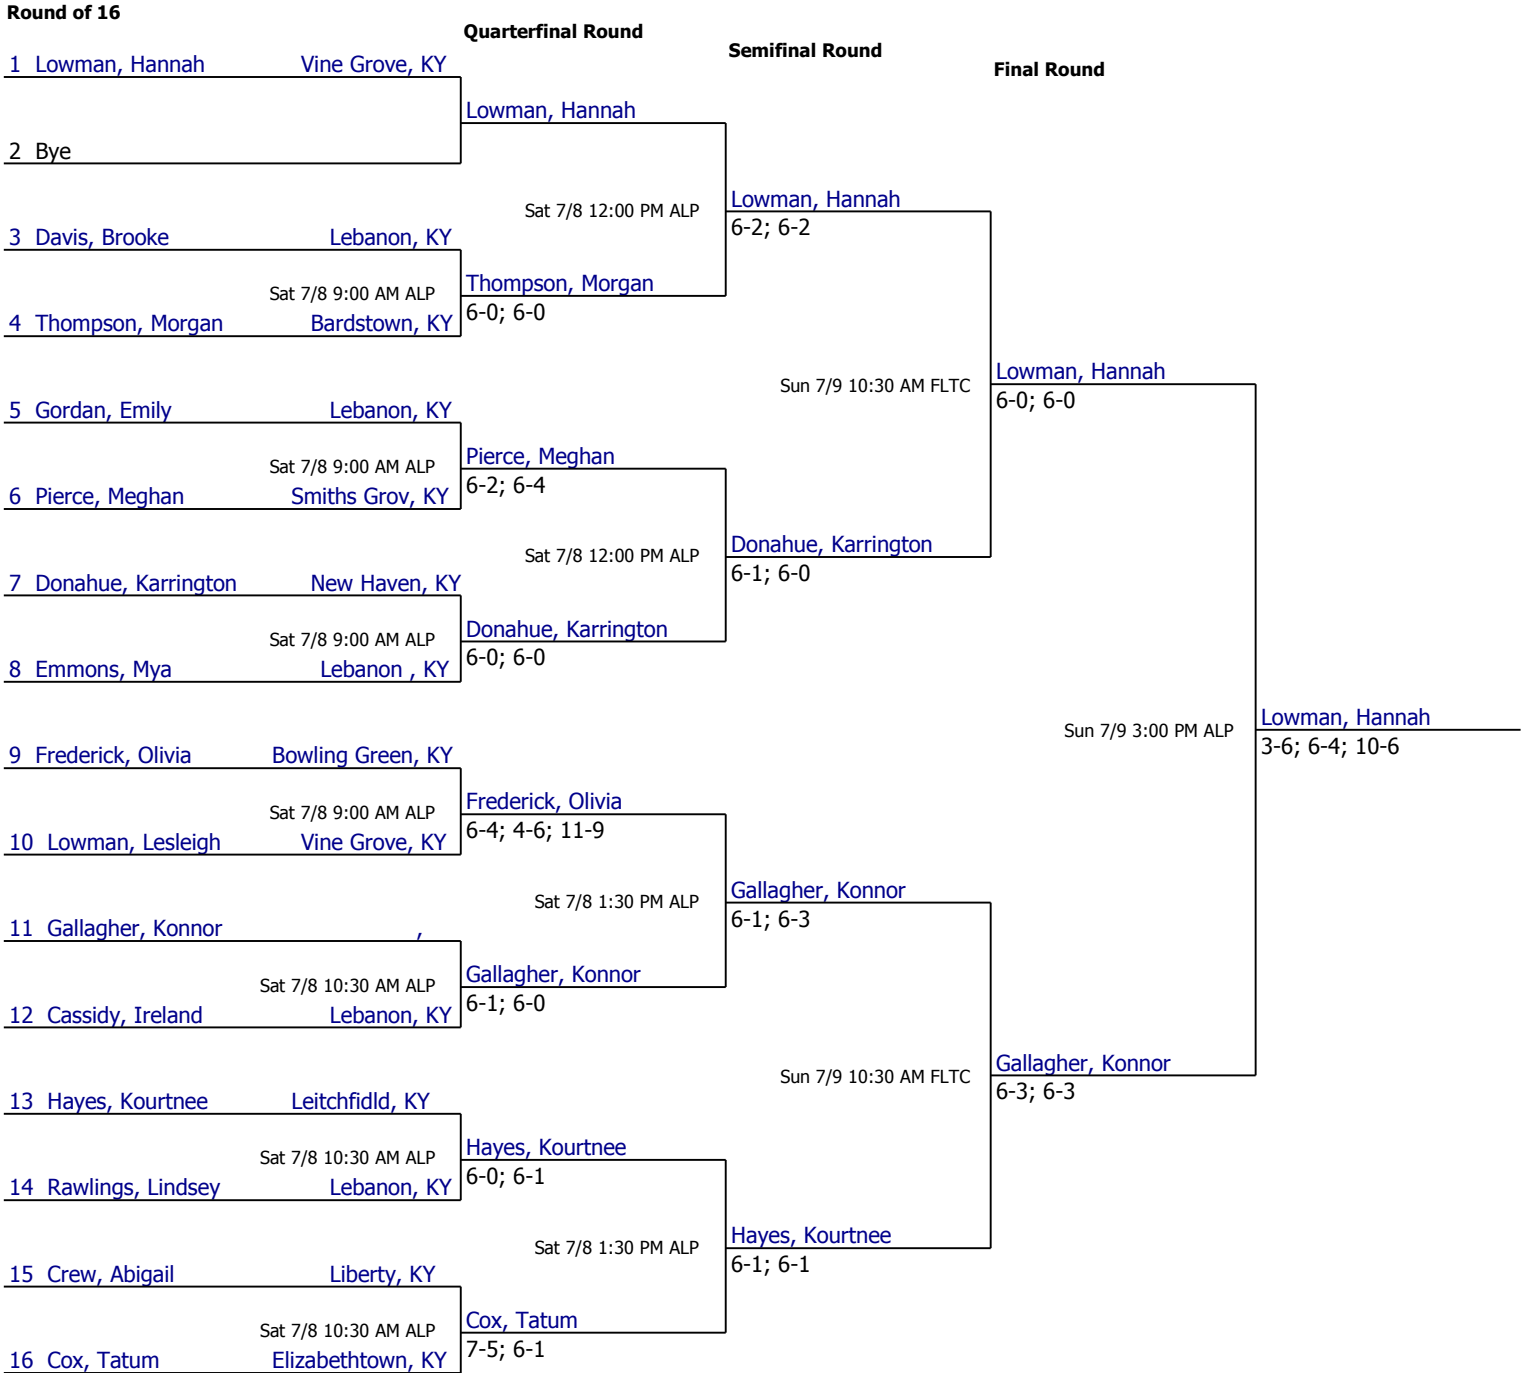

State Farm Etown Open 2017

Girls' 18 & Under Singles

Referee's Signature