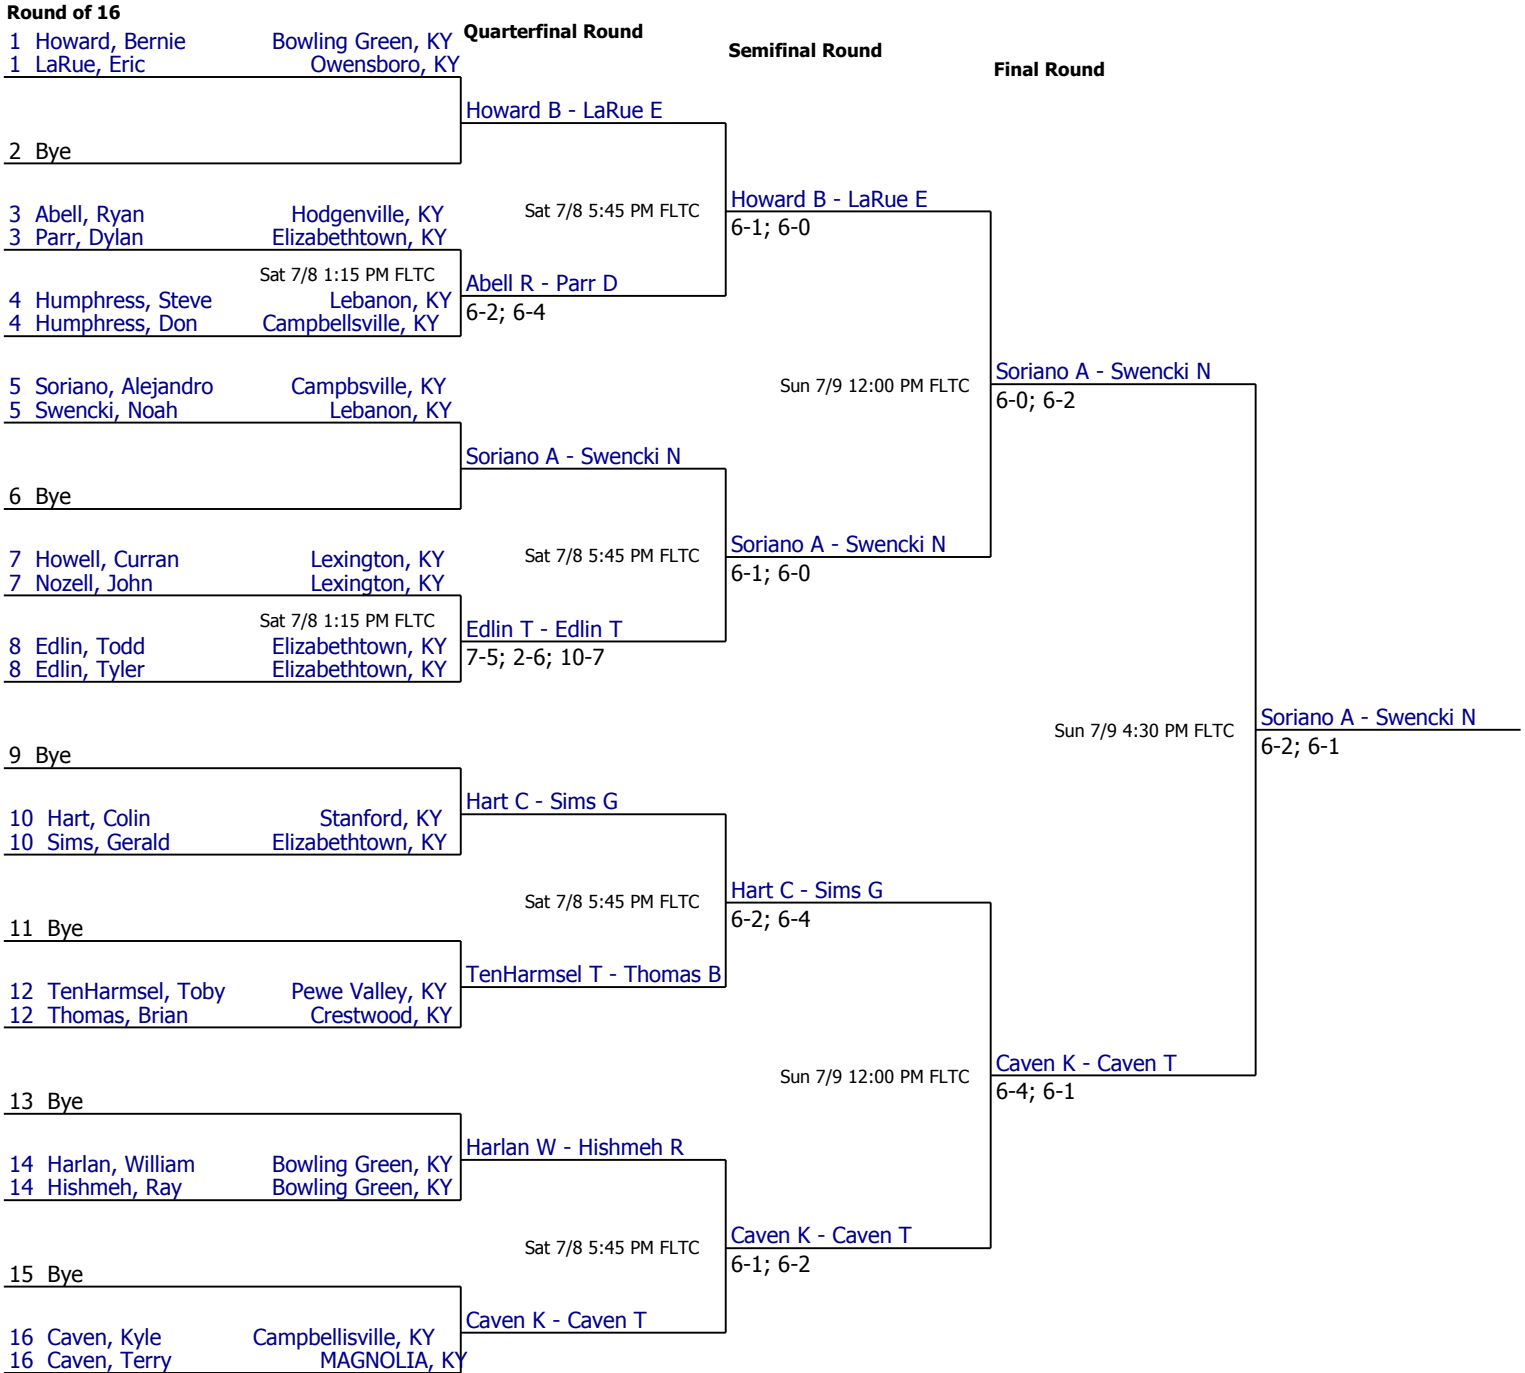

State Farm Etown Open 2017

Men's Open Doubles

Referee's Signature