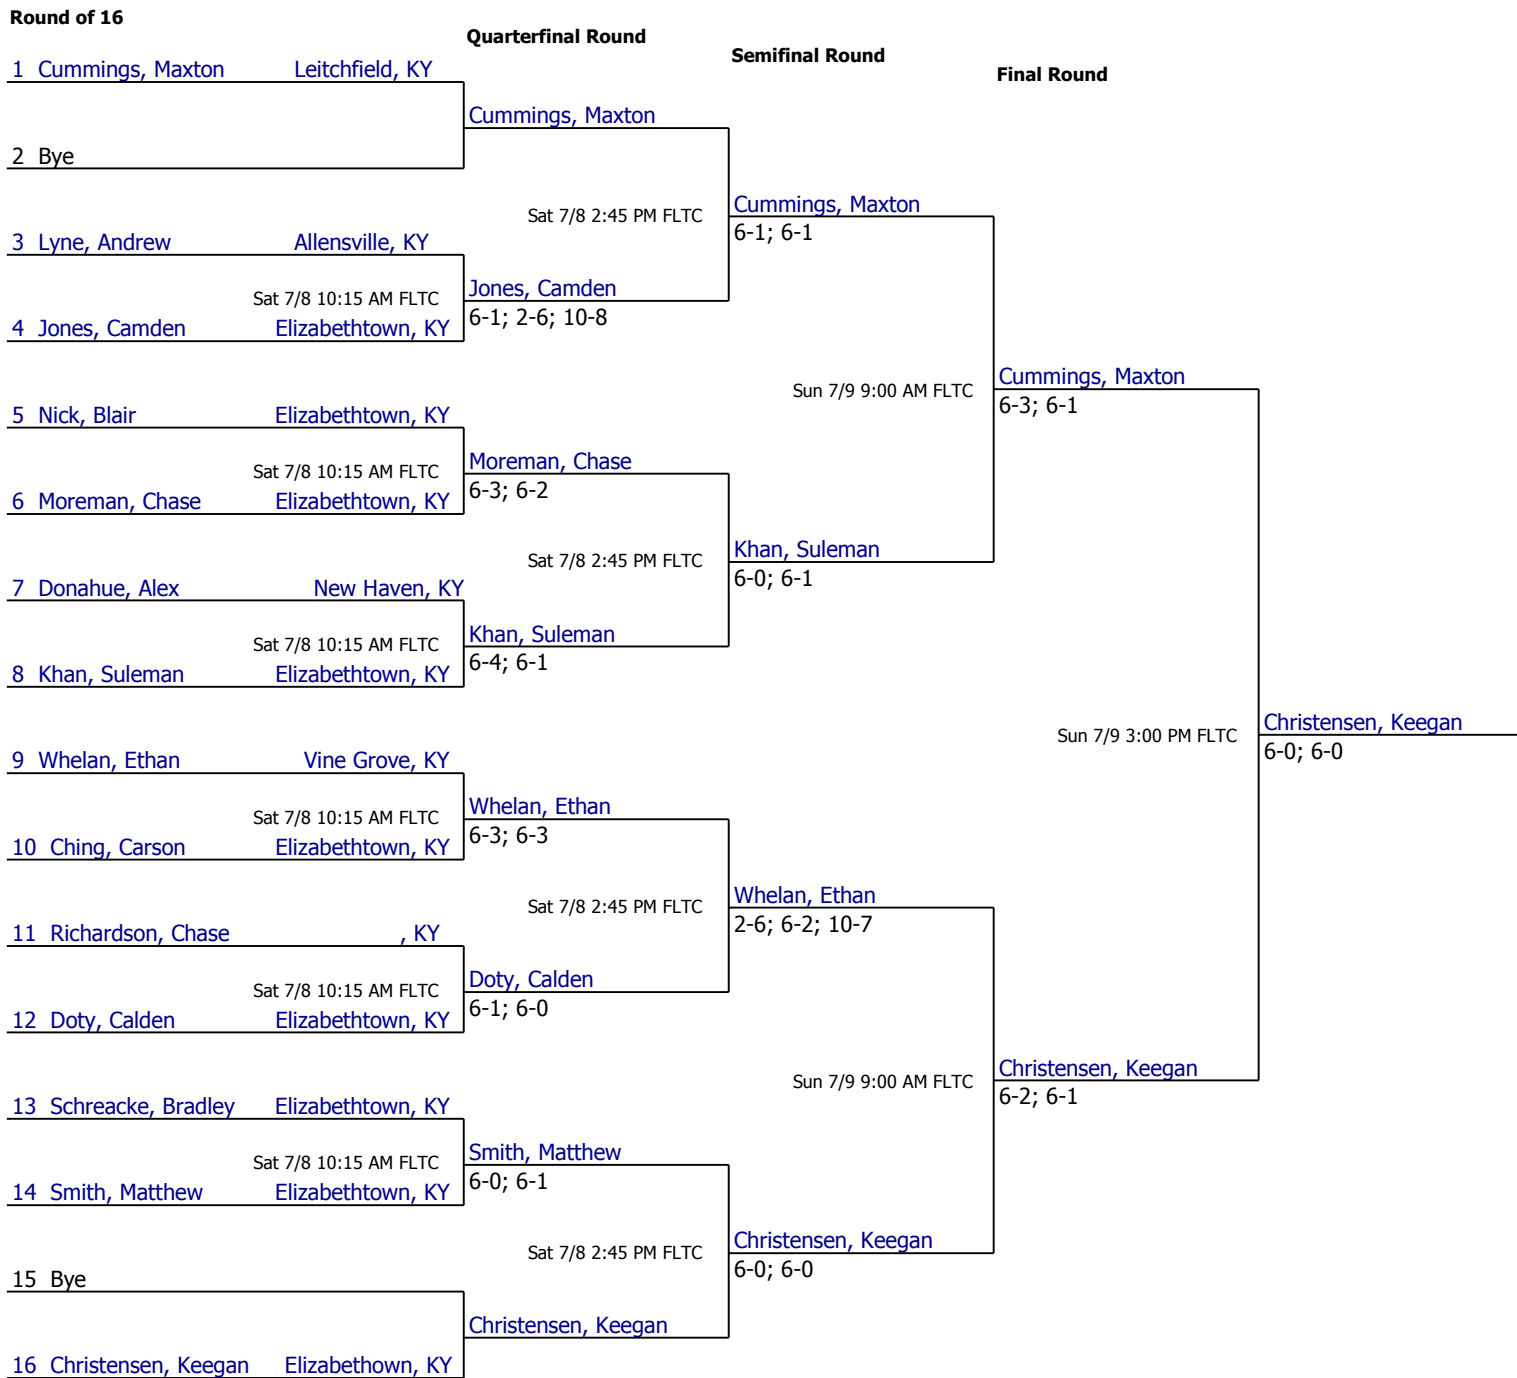

State Farm Etown Open 2017

Boys' 18 & Under Singles

Referee's Signature

State Farm Etown Open 2017

Boys' 15 & Under Singles

Referee's Signature

State Farm Etown Open 2017

Boys' 12 & Under Singles